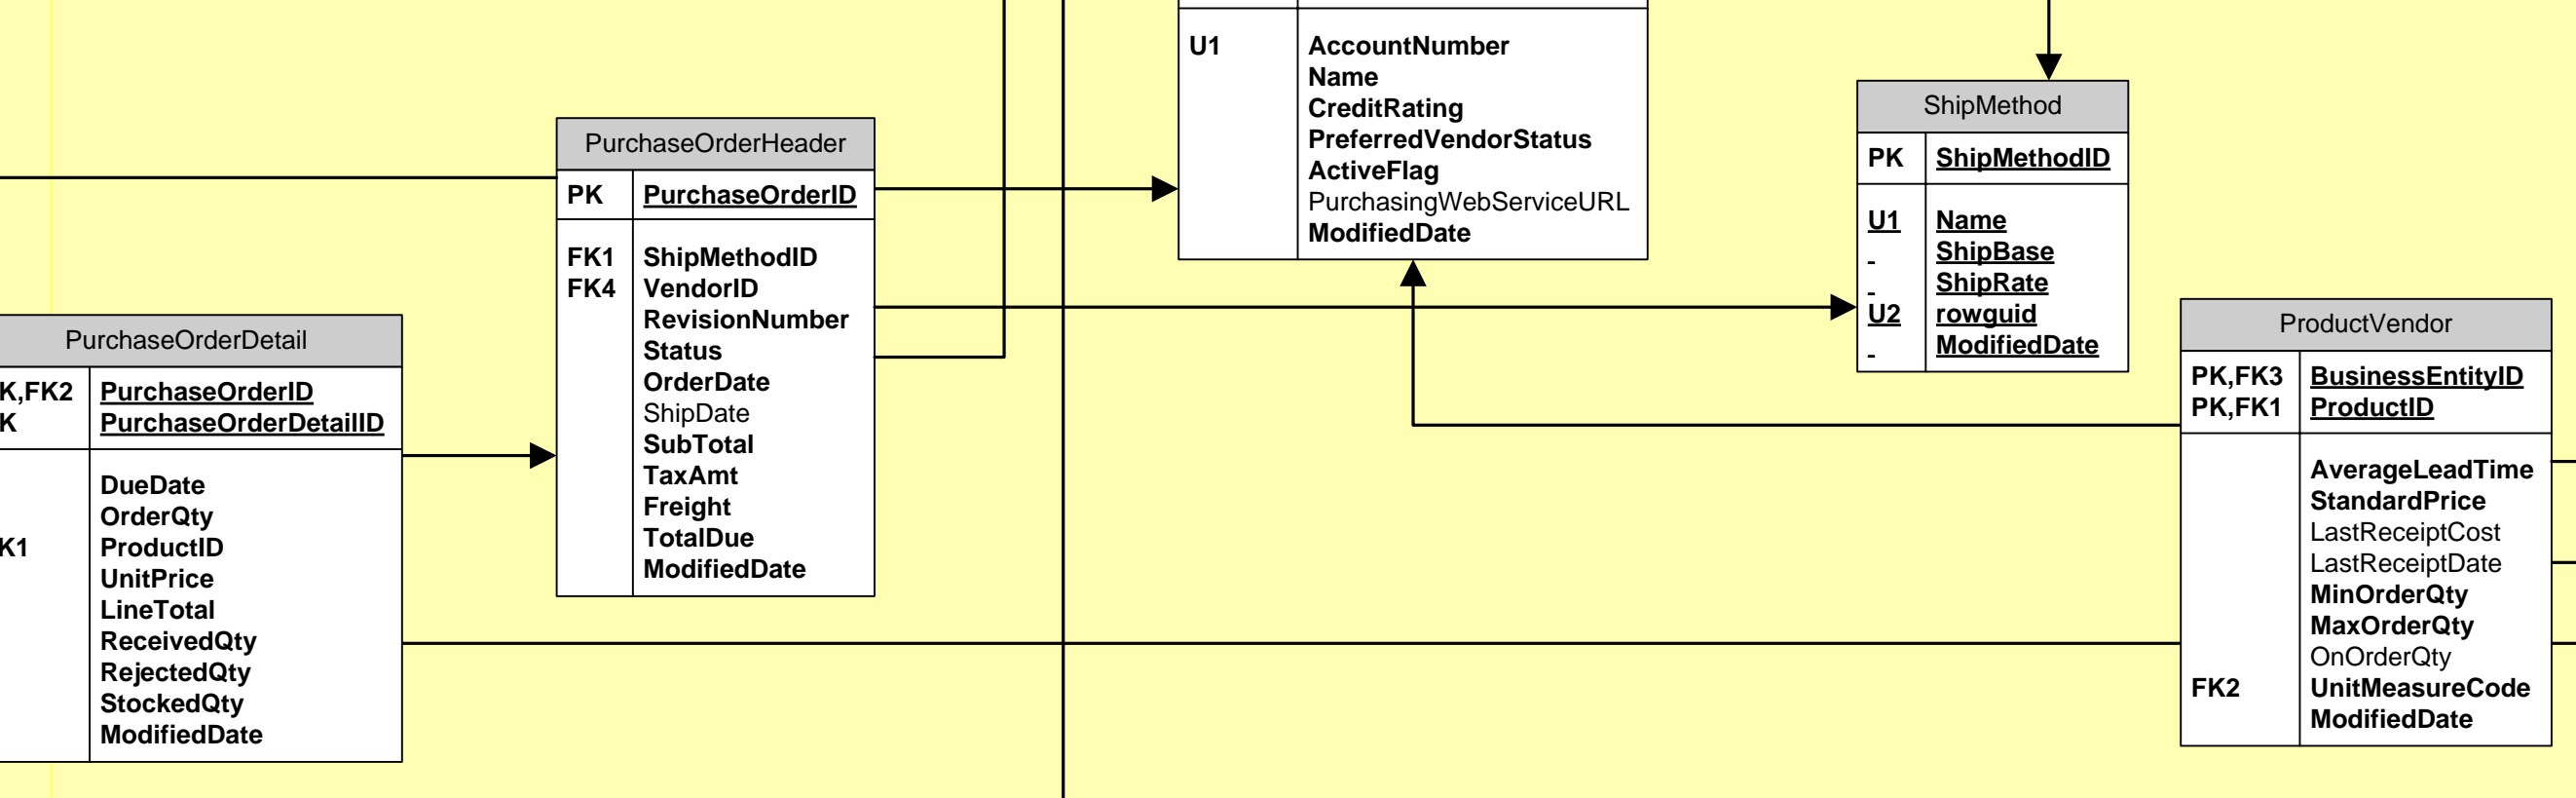

OLTP Schema

Rev 10.00.0009

Best Print Results if:
 11X17 paper
 Landscape
 Fit to 1 sheet

Samples and Sample Databases at
<http://CodePlex.com/SqlServerSamples>

HumanResources

Schemas

- Sales
- Purchasing
- Person
- Production
- HumanResources
- dbo

Sales

Person

Purchasing

Production