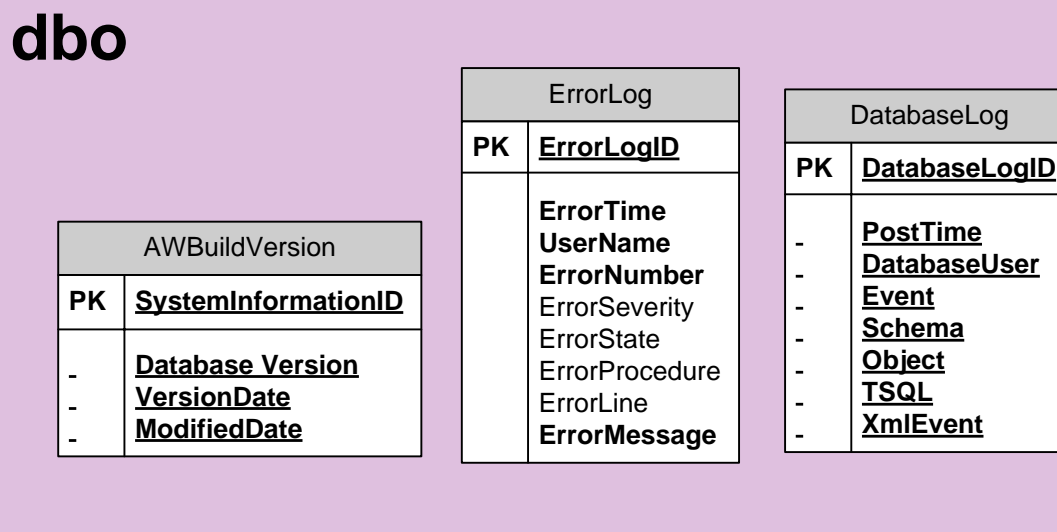

OLTP Schema

Rev 10.00.0009

Best Print Results if:
 11X17 paper
 Landscape
 Fit to 1 sheet

Samples and Sample Databases at
<http://CodePlex.com/SqlServerSamples>

HumanResources

Schemas

- Sales
- Purchasing
- Person
- Production
- HumanResources
- dbo