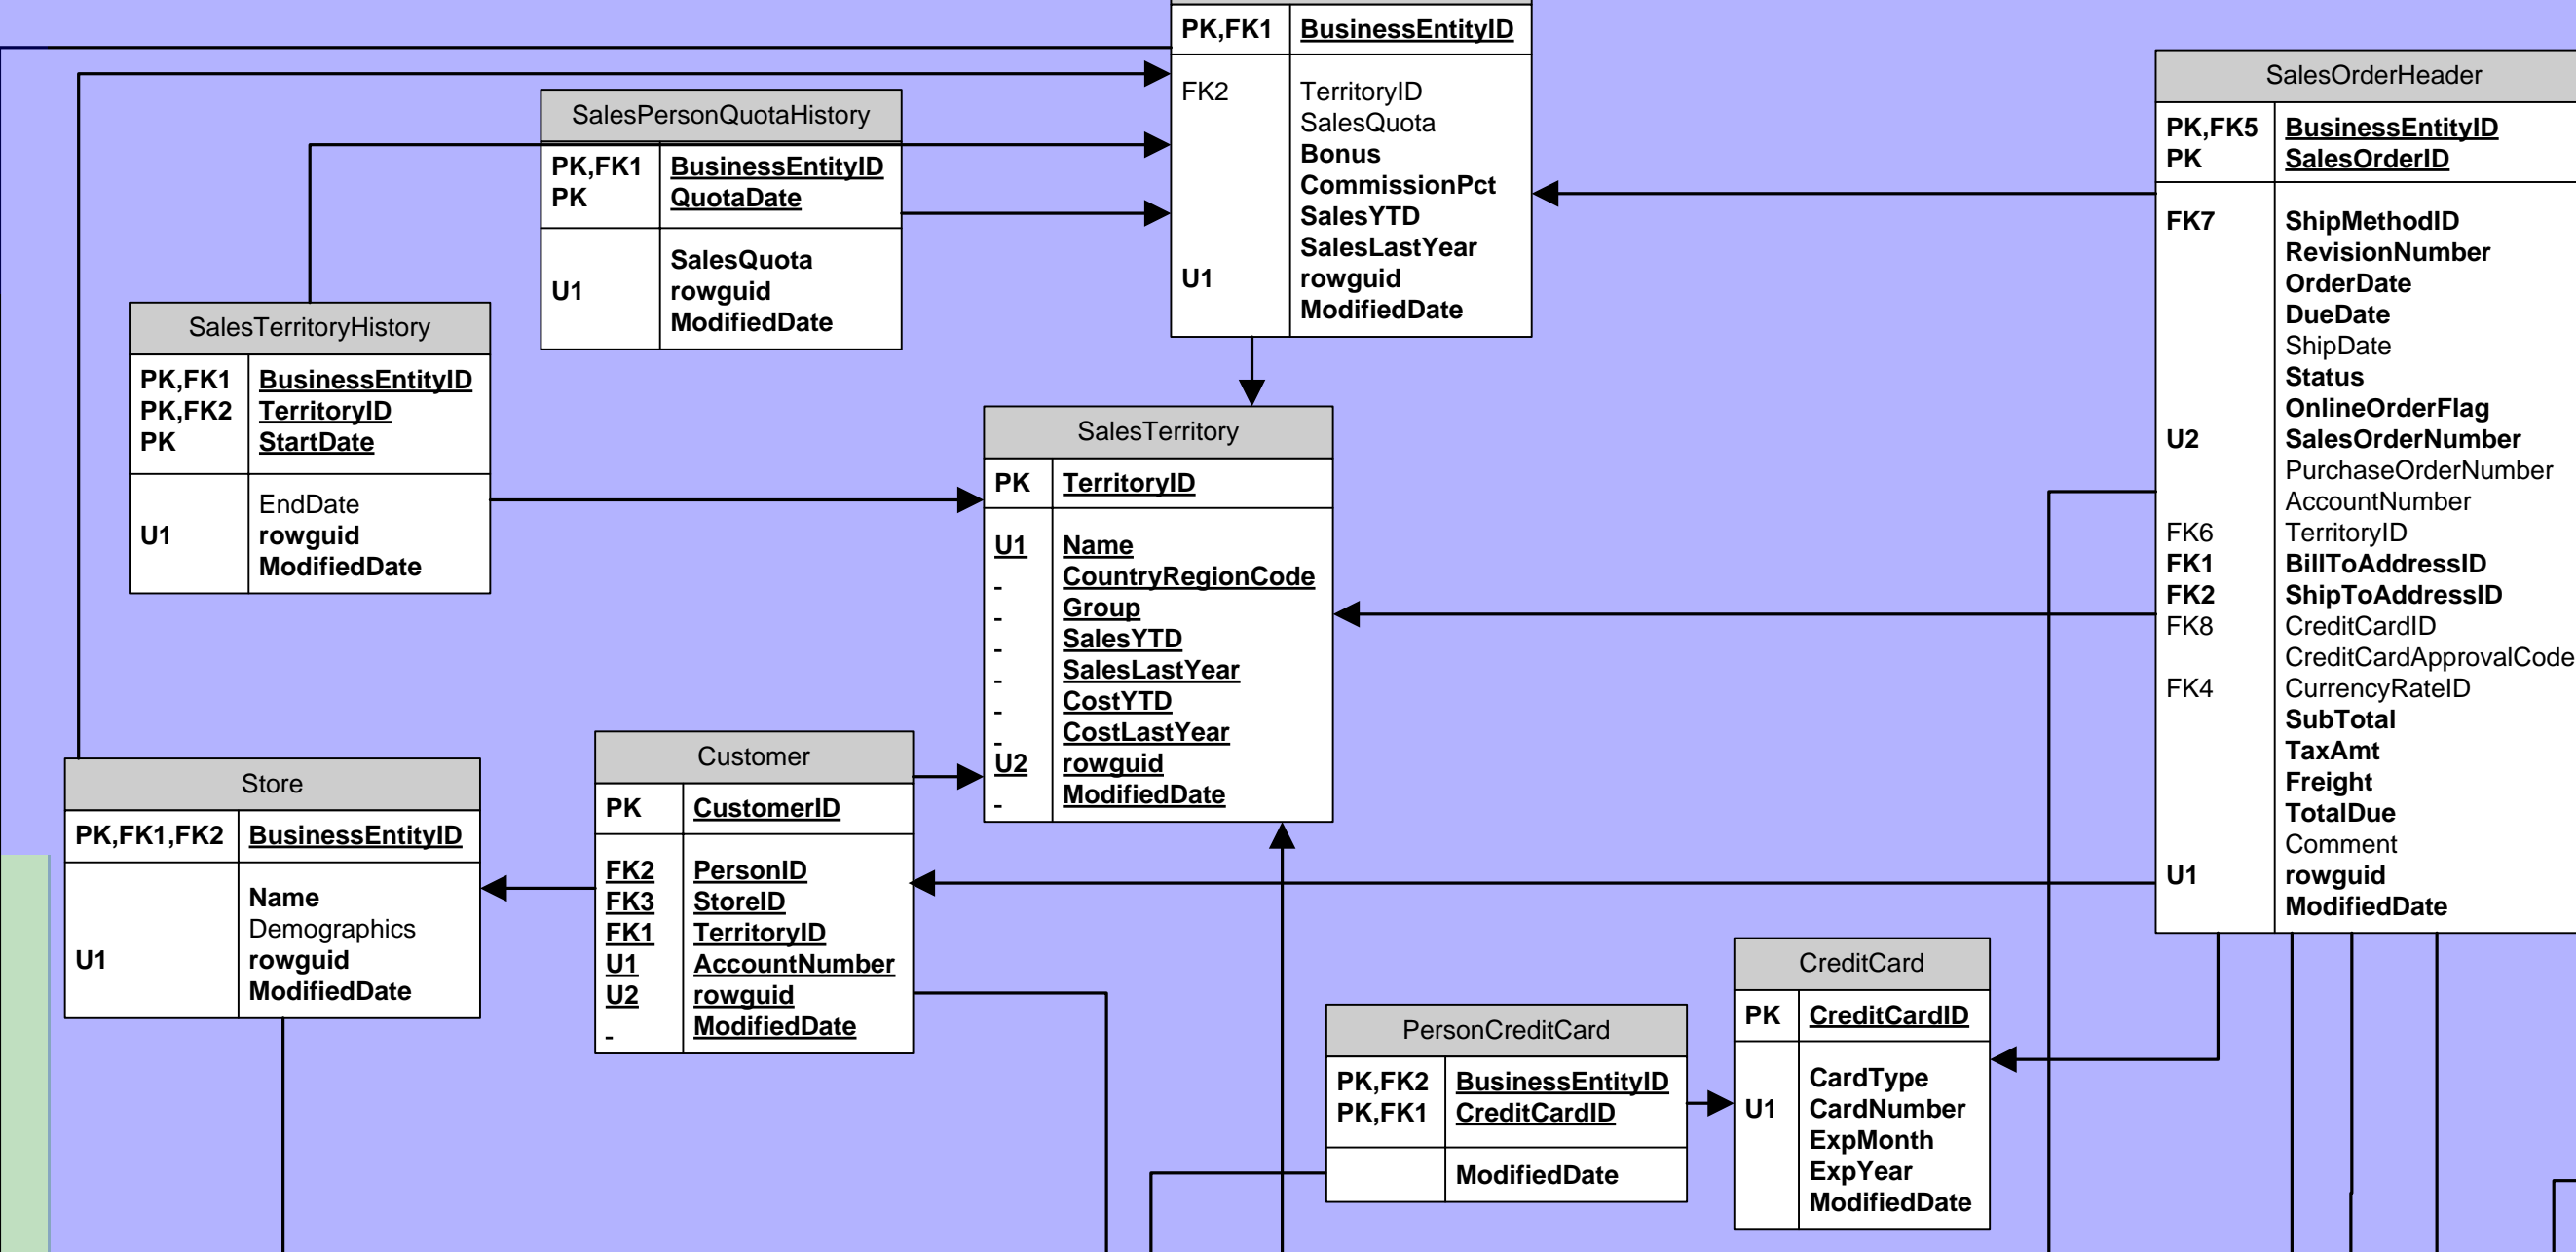

OLTP Schema

Rev 10.00.0009

Best Print Results if:
 11X17 paper
 Landscape
 Fit to 1 sheet

Samples and Sample Databases at
<http://CodePlex.com/SqlServerSamples>

HumanResources

Schemas

- Sales
- Purchasing
- Person
- Production
- HumanResources
- dbo

Sales

Person

Purchasing

Production