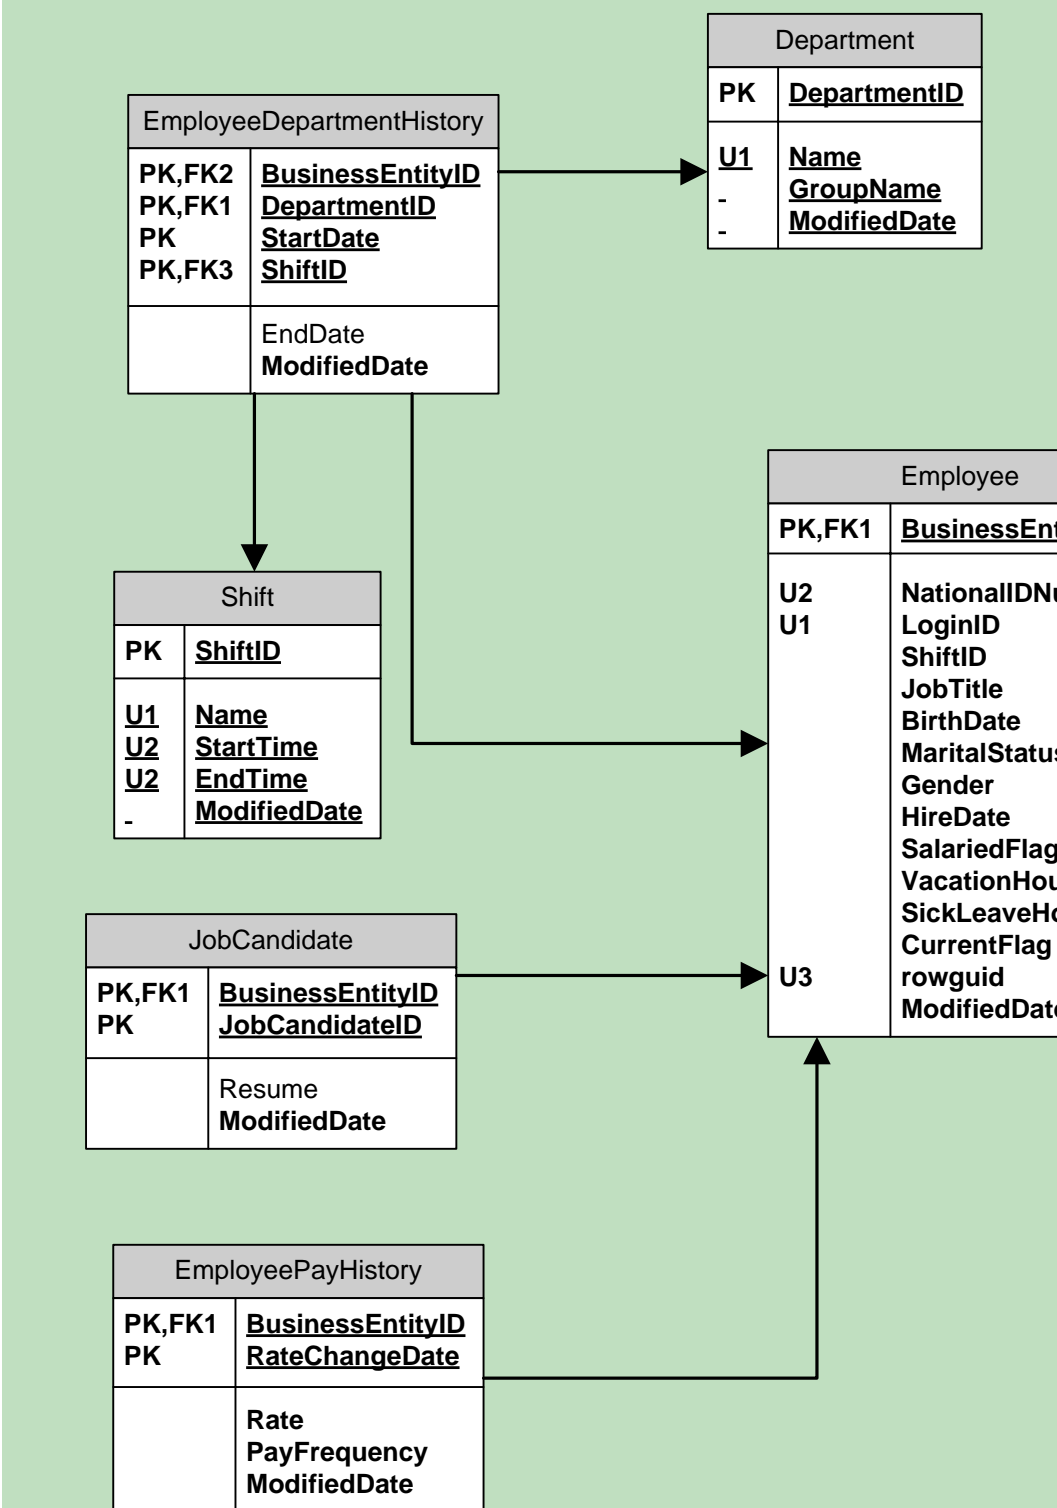

OLTP Schema

Rev 10.00.0009

Best Print Results if:
 11X17 paper
 Landscape
 Fit to 1 sheet

Samples and Sample Databases at
<http://CodePlex.com/SqlServerSamples>

HumanResources

Schemas

- Sales
- Purchasing
- Person
- Production
- HumanResources
- dbo

Sales

Person

Purchasing

Production