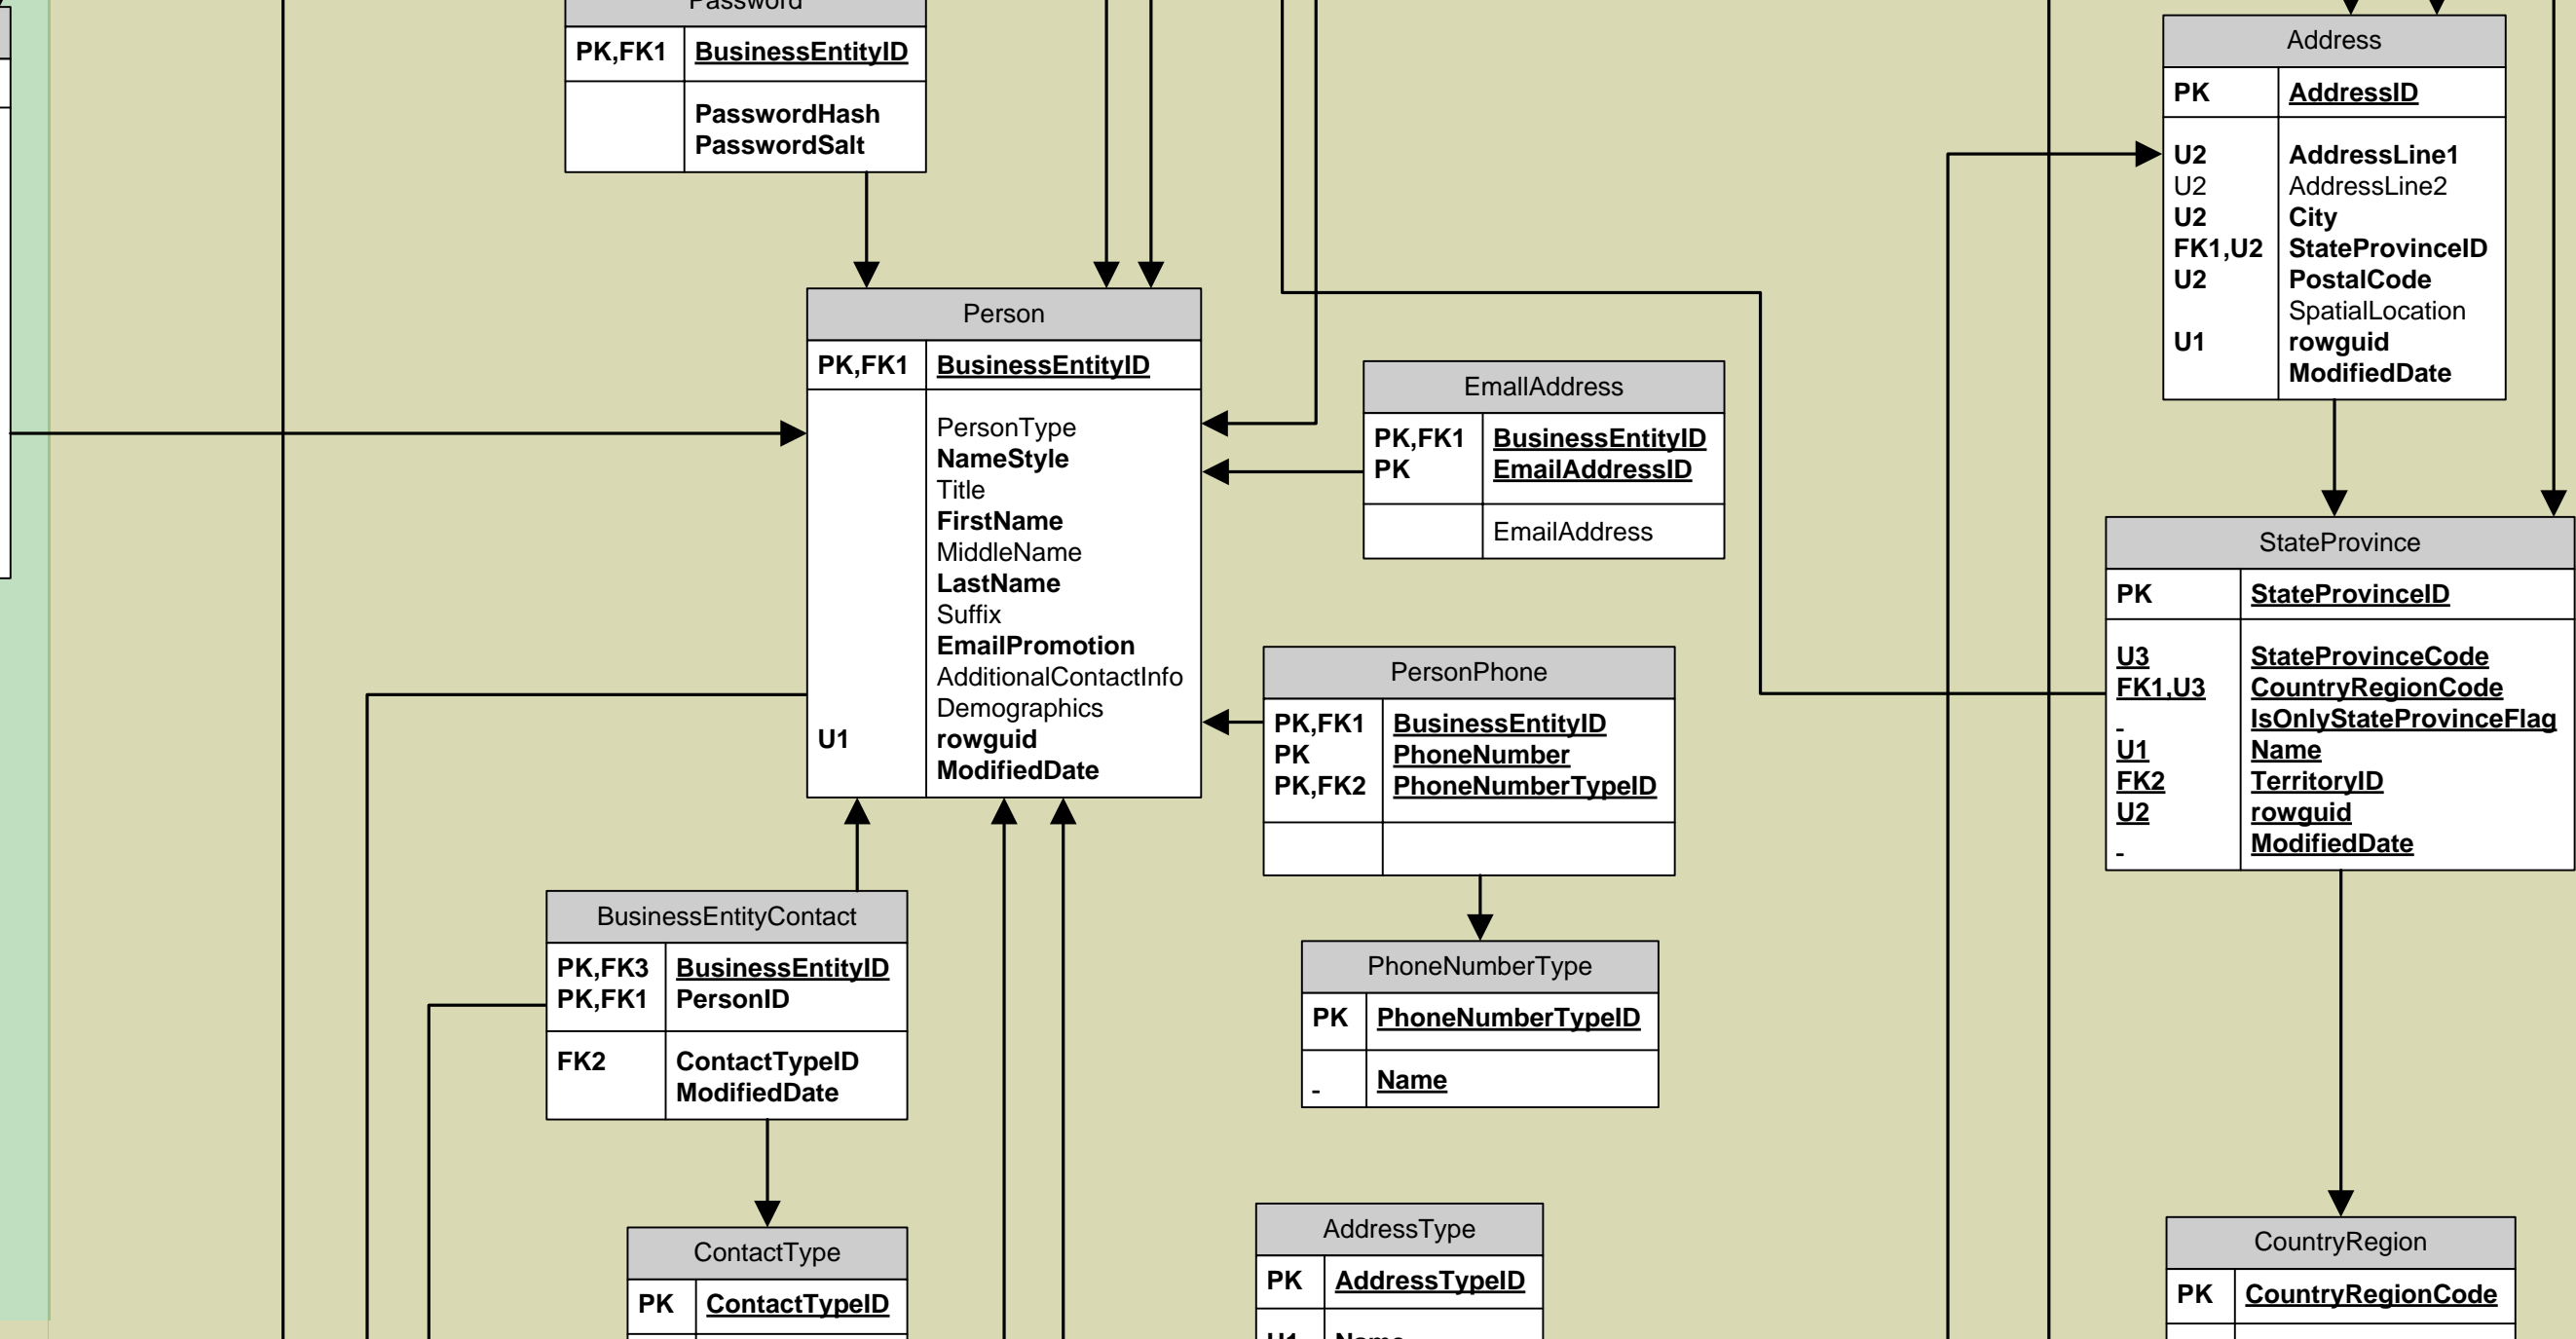

OLTP Schema

Rev 10.00.0009

Best Print Results if:
 11X17 paper
 Landscape
 Fit to 1 sheet

Samples and Sample Databases at
<http://CodePlex.com/SqlServerSamples>

HumanResources

Schemas

- Sales
- Purchasing
- Person
- Production
- HumanResources
- dbo

Sales

Person

Purchasing

Production